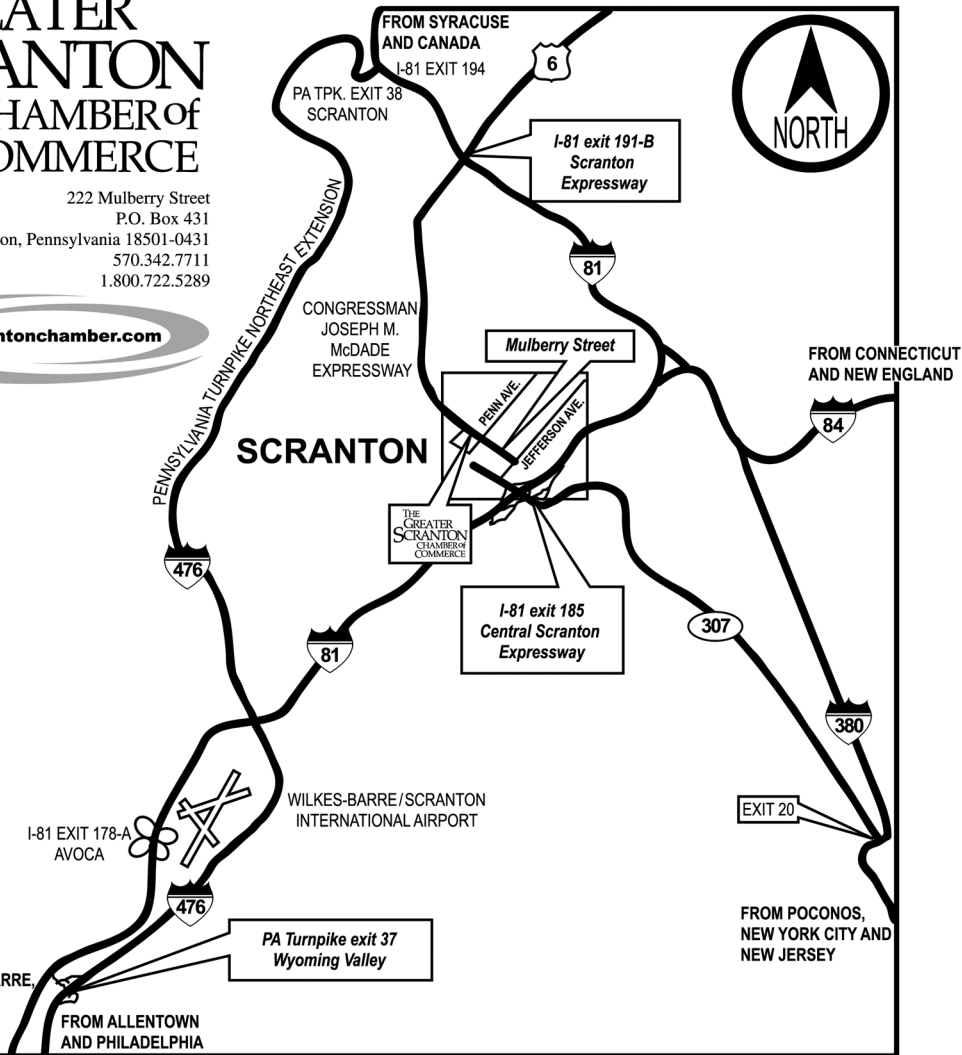

FROM WILKES-BARRE,  
HARRISBURG,  
BALTIMORE AND  
WASHINGTON

FROM ALLENTOWN  
AND PHILADELPHIA

PA Turnpike exit 37  
Wyoming Valley

FROM POCONOS,  
NEW YORK CITY AND  
NEW JERSEY

EXIT 20

WILKES-BARRE/SCRANTON  
INTERNATIONAL AIRPORT

I-81 EXIT 178-A  
AVOCA

I-81 exit 185  
Central Scranton  
Expressway

THE  
GREATER  
SCRANTON  
CHAMBER OF  
COMMERCE

SCRANTON

CONGRESSMAN  
JOSEPH M.  
McDADE  
EXPRESSWAY

Mulberry Street

FROM CONNECTICUT  
AND NEW ENGLAND

FROM SYRACUSE  
AND CANADA