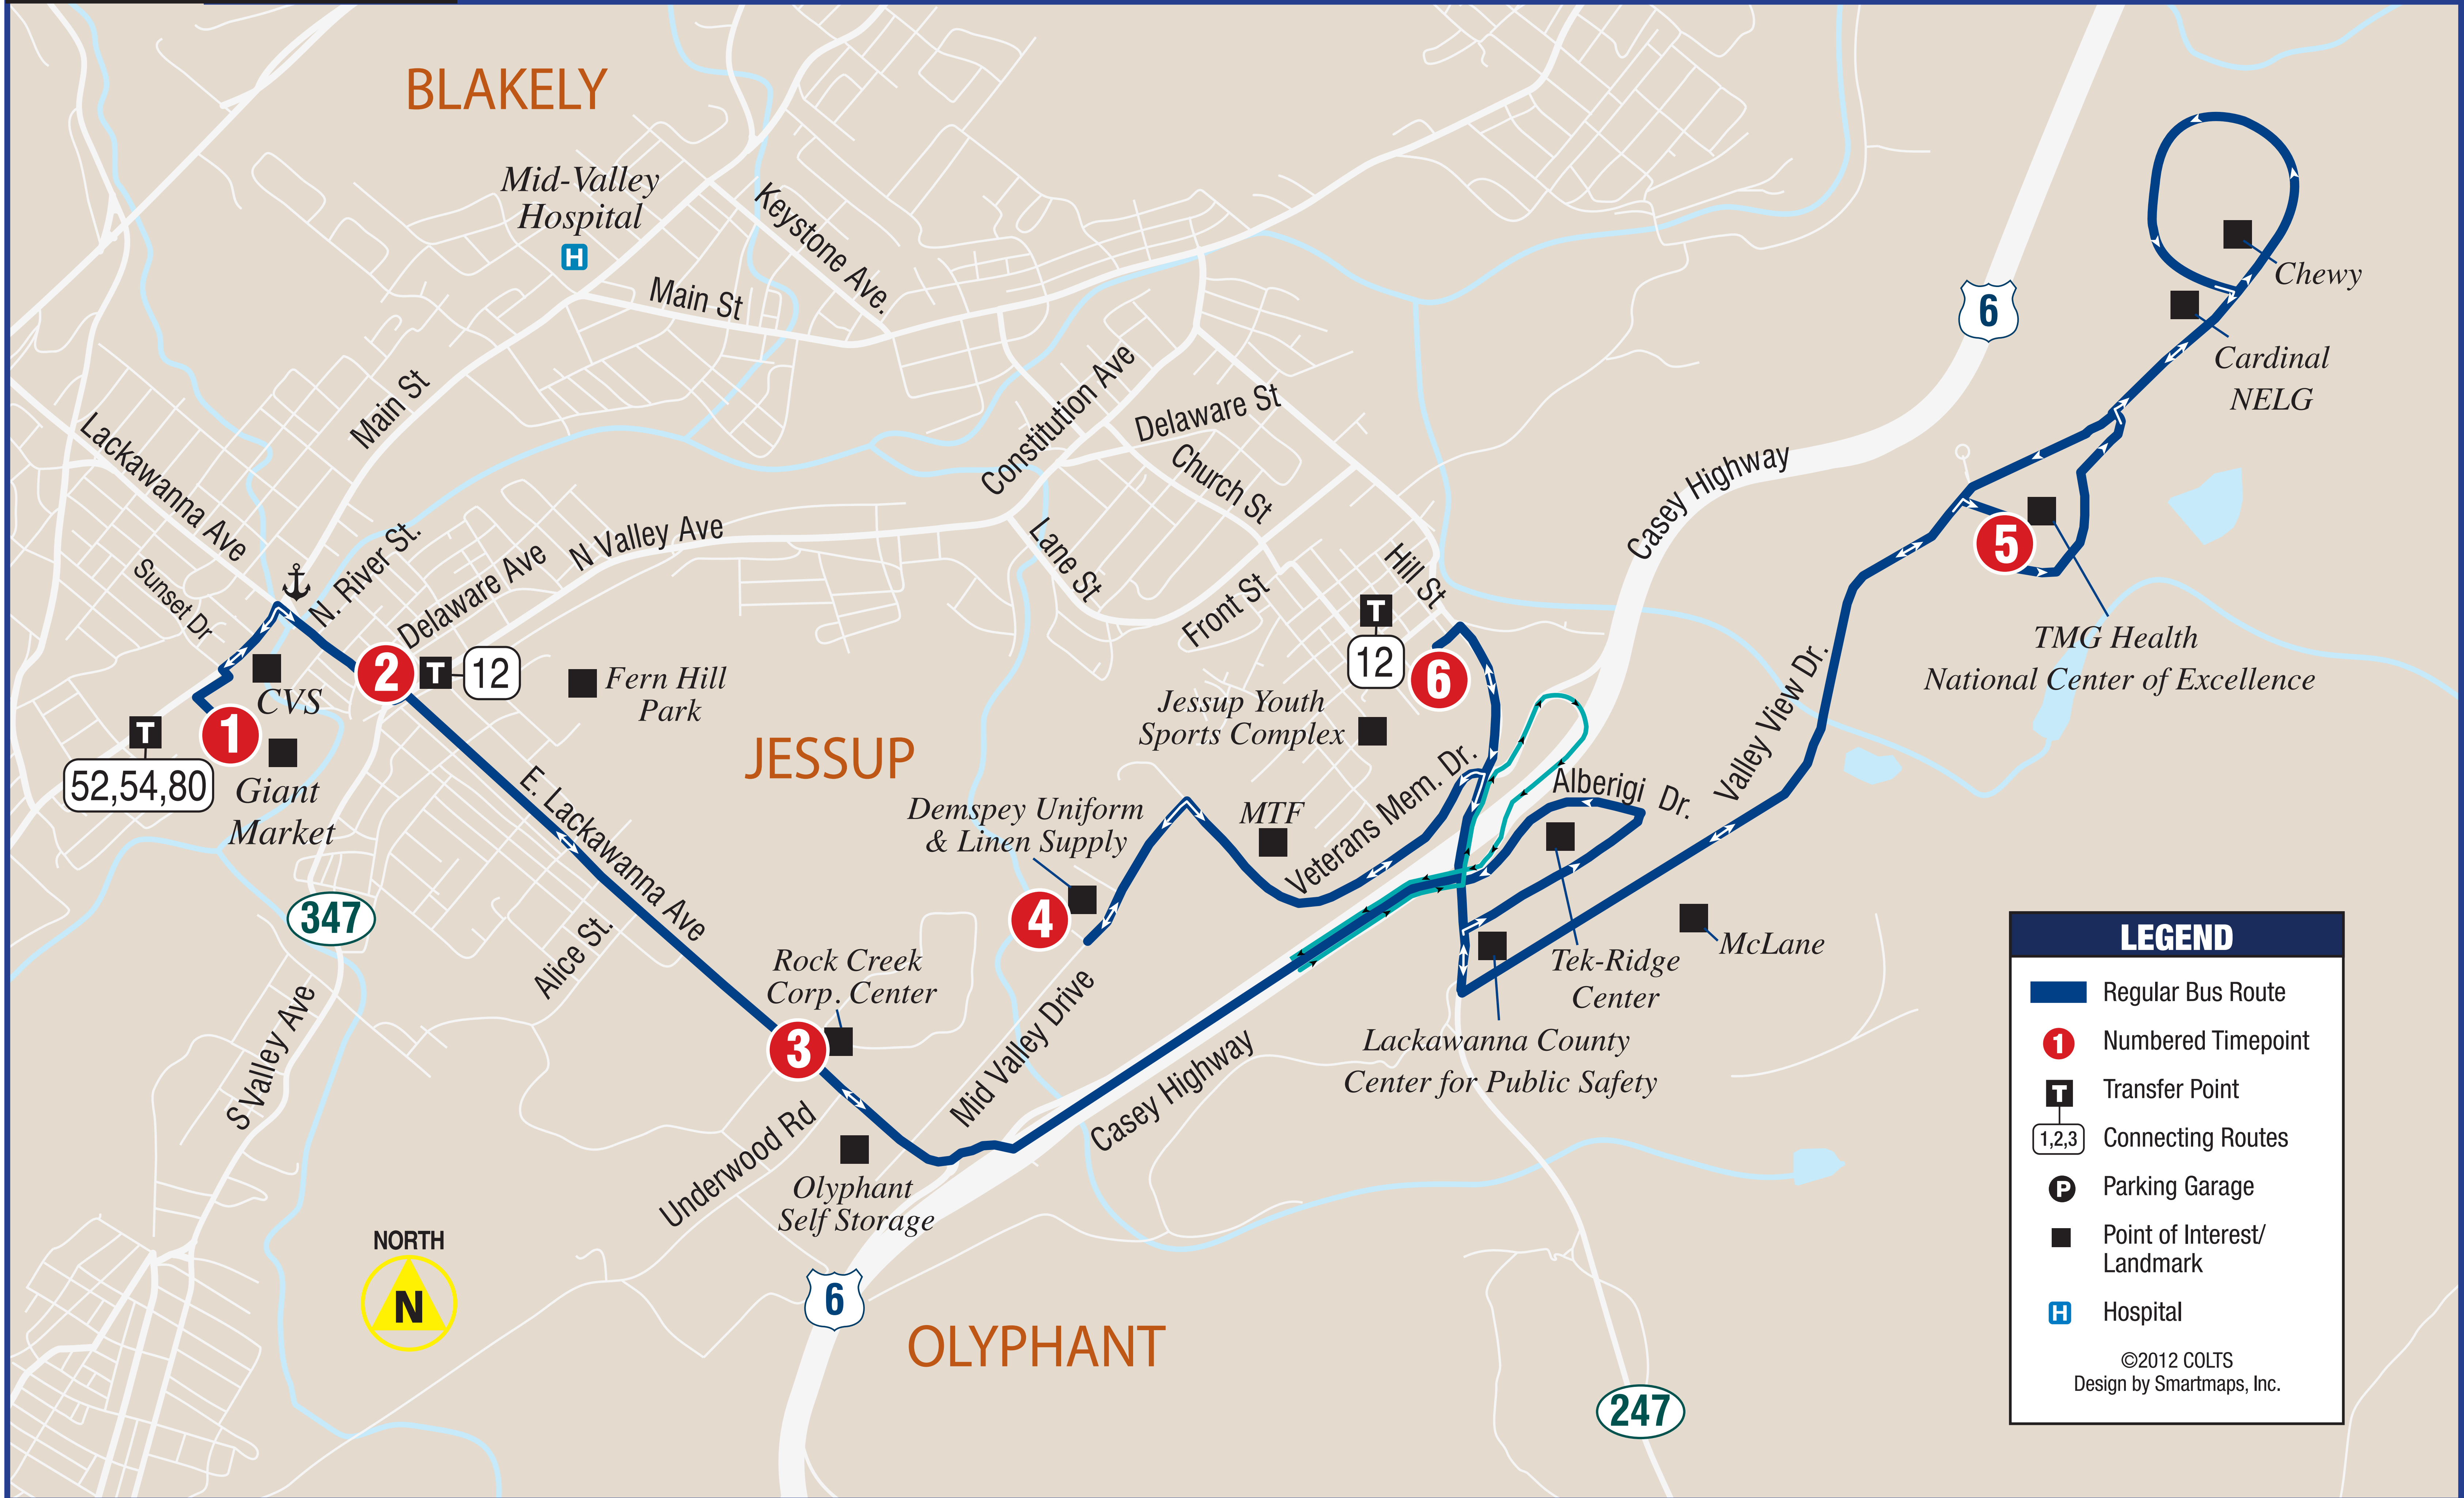

# Route 11

# Mid Valley Industrial Parks Secondary Route

**LEGEND**

- Regular Bus Route
- Numbered Timepoint
- Transfer Point
- Connecting Routes
- Parking Garage
- Point of Interest/Landmark
- Hospital

©2012 COLTS  
Design by Smartmaps, Inc.